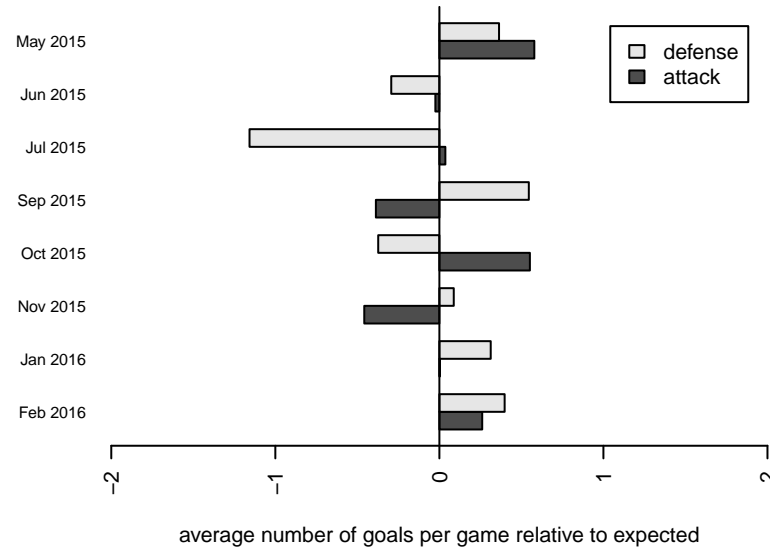

Performance relative to 13 month average