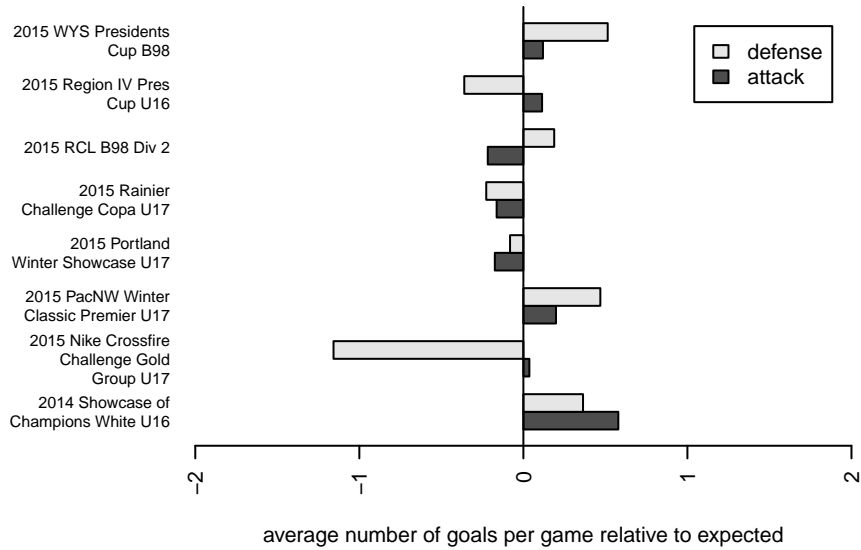

Performance relative to 13 month average