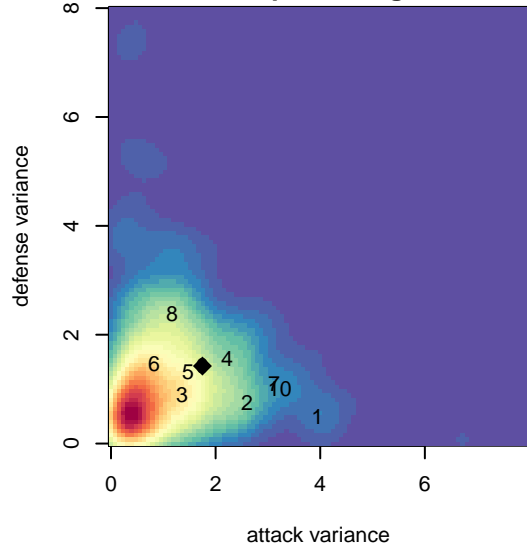

WPFC White B98

Washington Premier FC
 Tacoma, WA
 B98 total strength=1750
 attack=32.24 defense=22.43
 fall league = RCL B98 Div 2
 notes= Murray 2013; Hussen 2014;
 Webber 2015

alt names used:
 WASHINGTON PREMIER FC WPFC 98 WHIT
 WPFC B98 White
 Washington Premier FC 98 White (WA)
 WPFC B98 White (B)
 WPFC B98 White (B)
 WPFC B98 White
 Washington Premier FC B98 White

WPFC White B98
 Dots are actual minus expected GF (blue circles) and GA (red triangles).
 Blue line is smoothed change in attack strength. Red is smoothed change in defense strength.

**attack and defense variance (black dot)
relative to other teams
and top 10 in region**