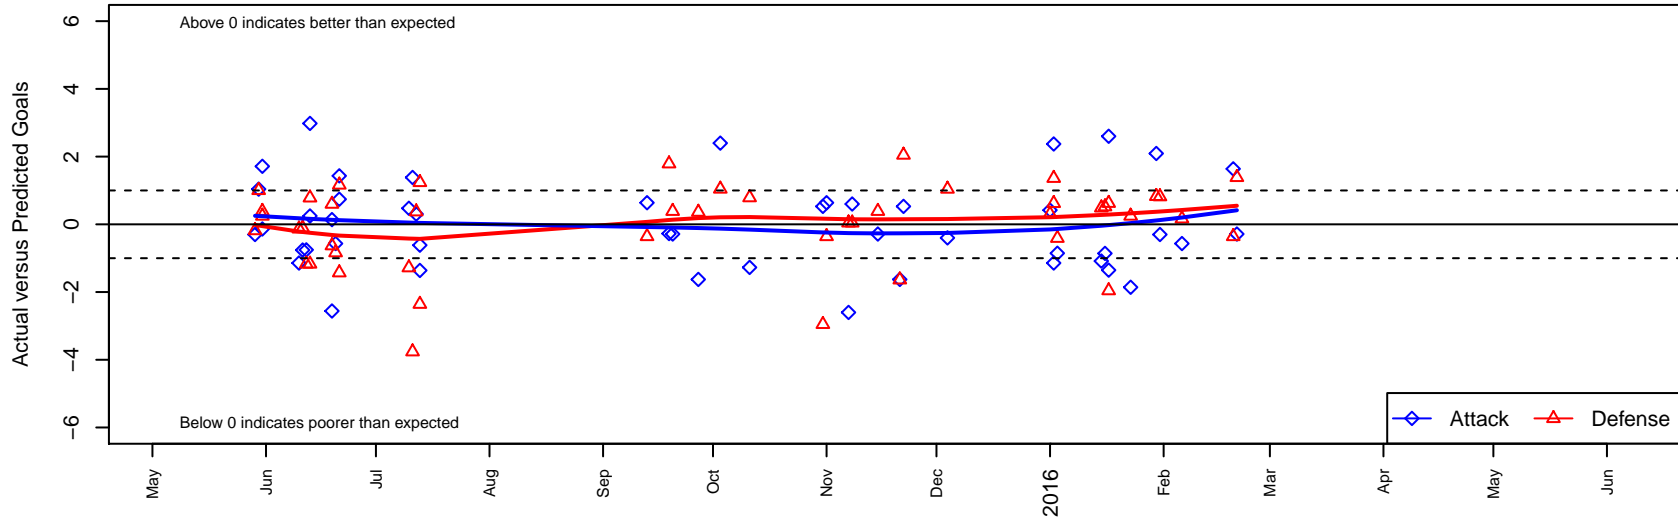

WPFC White B98

Washington Premier FC
 Tacoma, WA
 B98 total strength=1750
 attack=32.24 defense=22.43
 fall league = RCL B98 Div 2
 notes= Murray 2013; Hussen 2014;
 Webber 2015

alt names used:
 WASHINGTON PREMIER FC WPFC 98 WHIT
 WPFC B98 White
 Washington Premier FC 98 White (WA)
 WPFC B98 White (B)
 WPFC B98 White (B)
 WPFC B98 White
 Washington Premier FC B98 White

Venues played:
 2014 Showcase of Champions White U16
 2015 Region IV Pres Cup U16
 2015 Rainier Challenge Copa U17
 2015 Nike Crossfire Challenge Gold Group U17
 2015 RCL B98 Div 2
 2015 PacNW Winter Classic Premier U17
 2015 Portland Winter Showcase U17
 2015 WYS Presidents Cup B98

WPFC White B98
 Dots are actual minus expected GF (blue circles) and GA (red triangles).
 Blue line is smoothed change in attack strength. Red is smoothed change in defense strength.

**attack and defense variance (black dot)
relative to other teams
and top 10 in region**