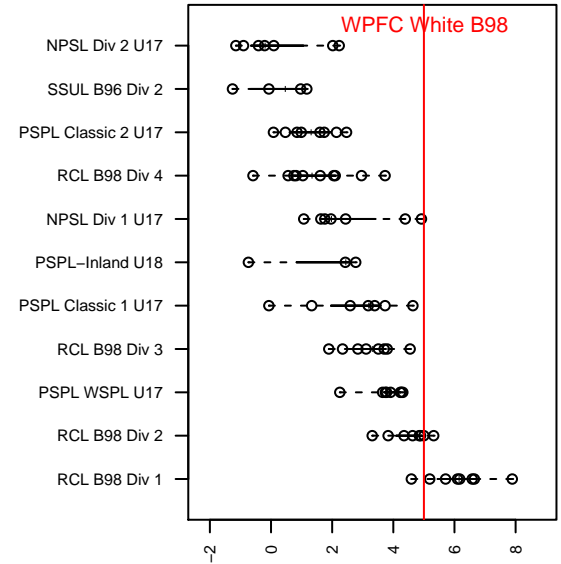

**attack and defense rating
relative to others at age
and all opponents in last 13 months**