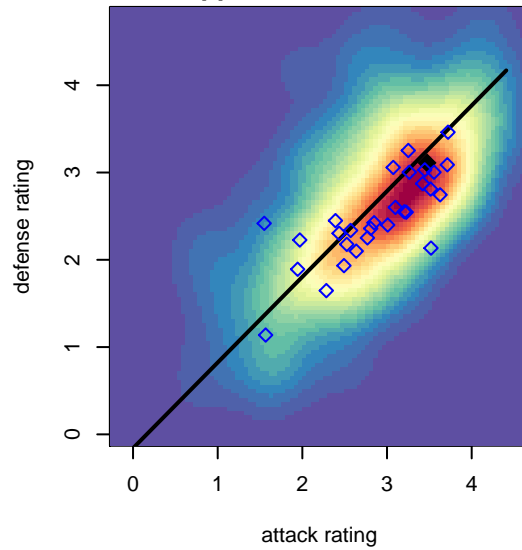

**attack and defense rating
relative to others at age
and all opponents in last 13 months**